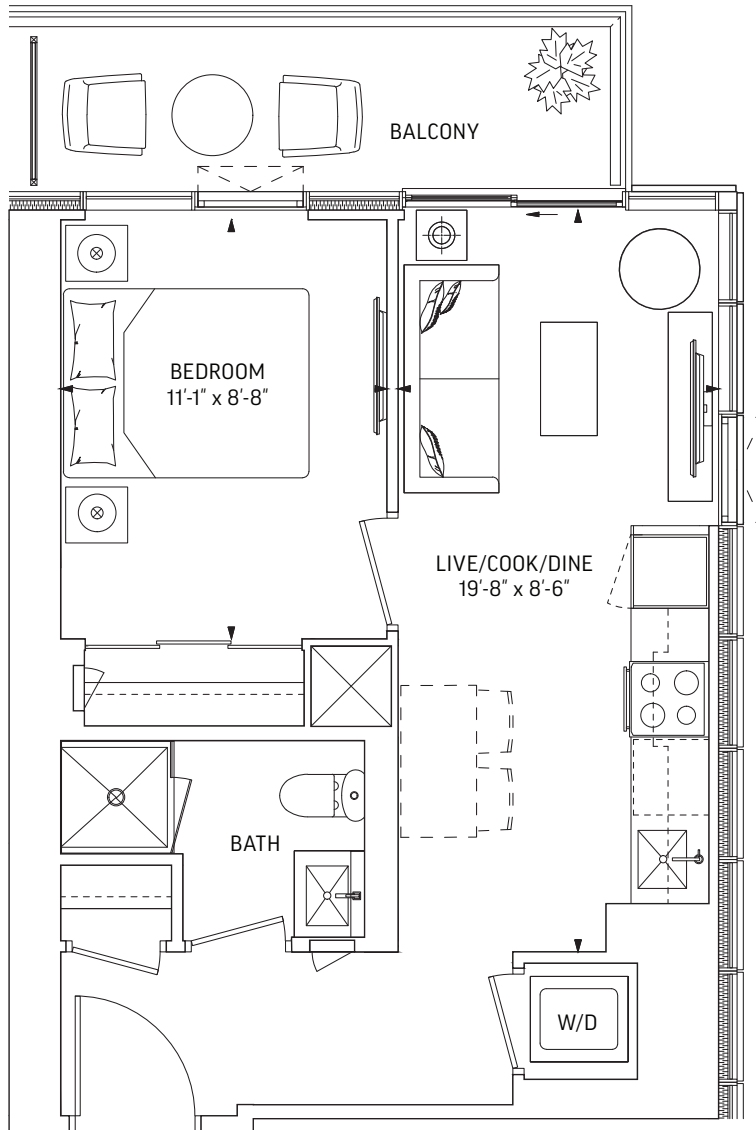

Q458 • 1 BEDROOM

458 SQ.FT. OUTDOOR 67 SQ.FT.
TOTAL 525 SQ.FT.

LEVEL 7-25