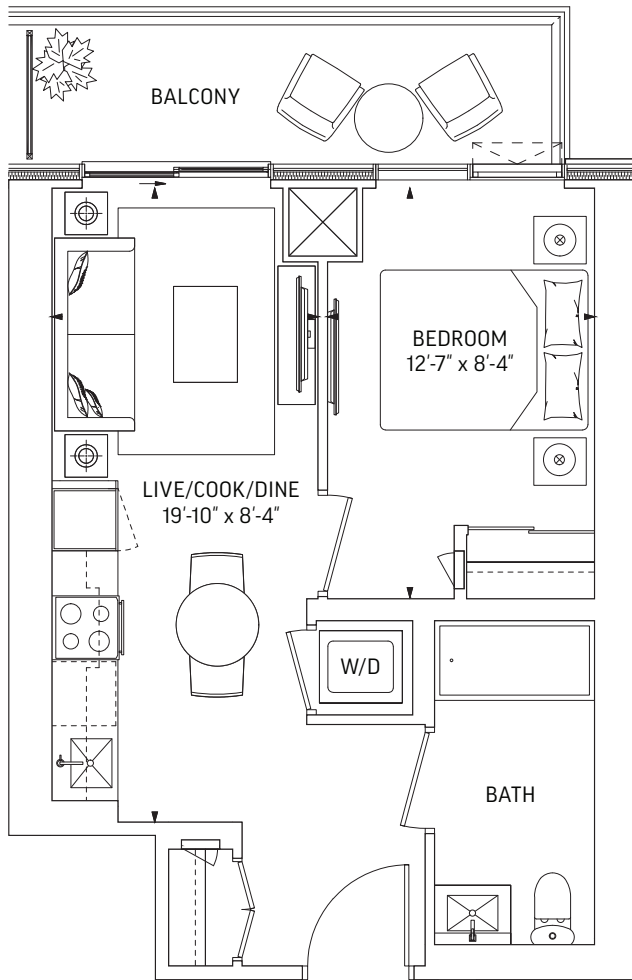

Q450 • 1 BEDROOM

450 SQ.FT. OUTDOOR 71 SQ.FT.
TOTAL 521 SQ.FT.

ALT BALCONIES
 OUTDOOR 45 SQ.FT.

ALT BALCONIES
 OUTDOOR 71 SQ.FT.

LEVEL 7-25

LEVEL 26-29, 31

LEVEL 32-59