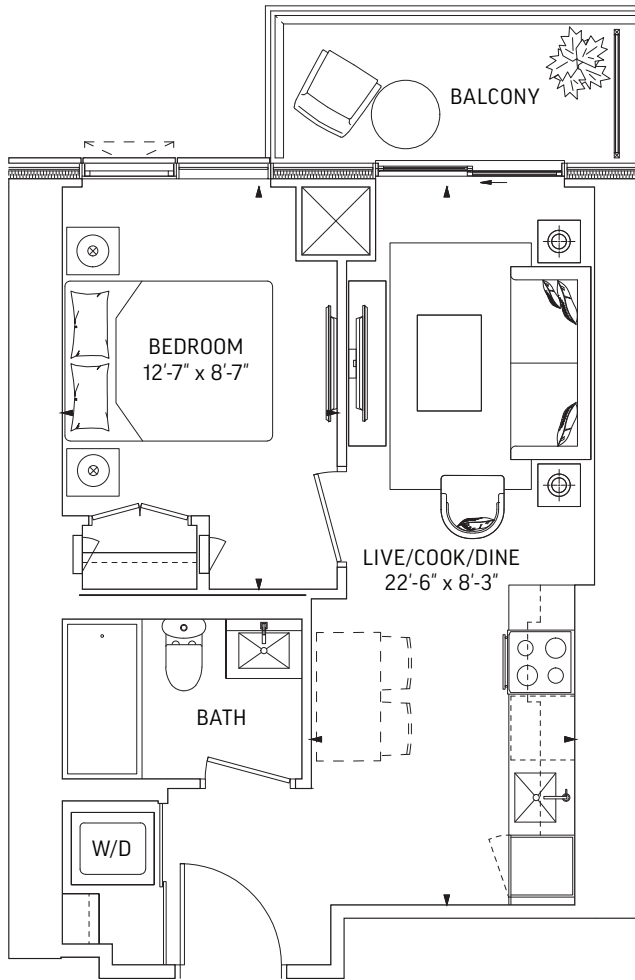

Q448 • 1 BEDROOM

448 SQ.FT. OUTDOOR 79 SQ.FT.
TOTAL 527 SQ.FT.

ALT BALCONIES
 OUTDOOR 79 SQ.FT.

ALT BALCONIES
 OUTDOOR 45 SQ.FT.

LEVEL 7-25

LEVEL 26-29, 31

LEVEL 30

LEVEL 32-59