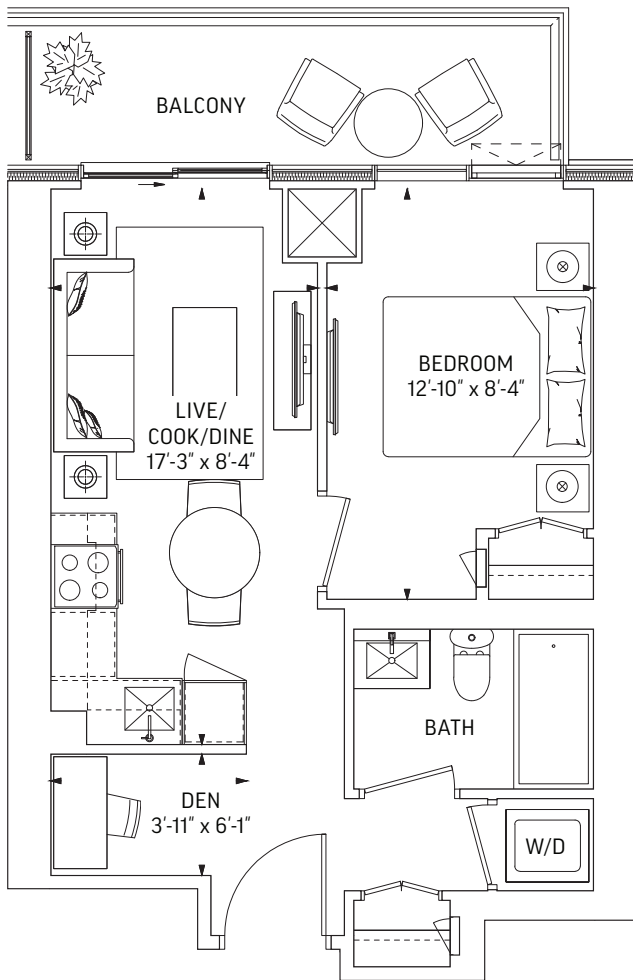

Q442 • 1 BEDROOM + DEN

442 SQ.FT. OUTDOOR 71 SQ.FT.
TOTAL 513 SQ.FT.

ALT BALCONIES
OUTDOOR 45 SQ.FT.

ALT BALCONIES
OUTDOOR 71 SQ.FT.

LEVEL 7-25

LEVEL 26-29, 31

LEVEL 32-59