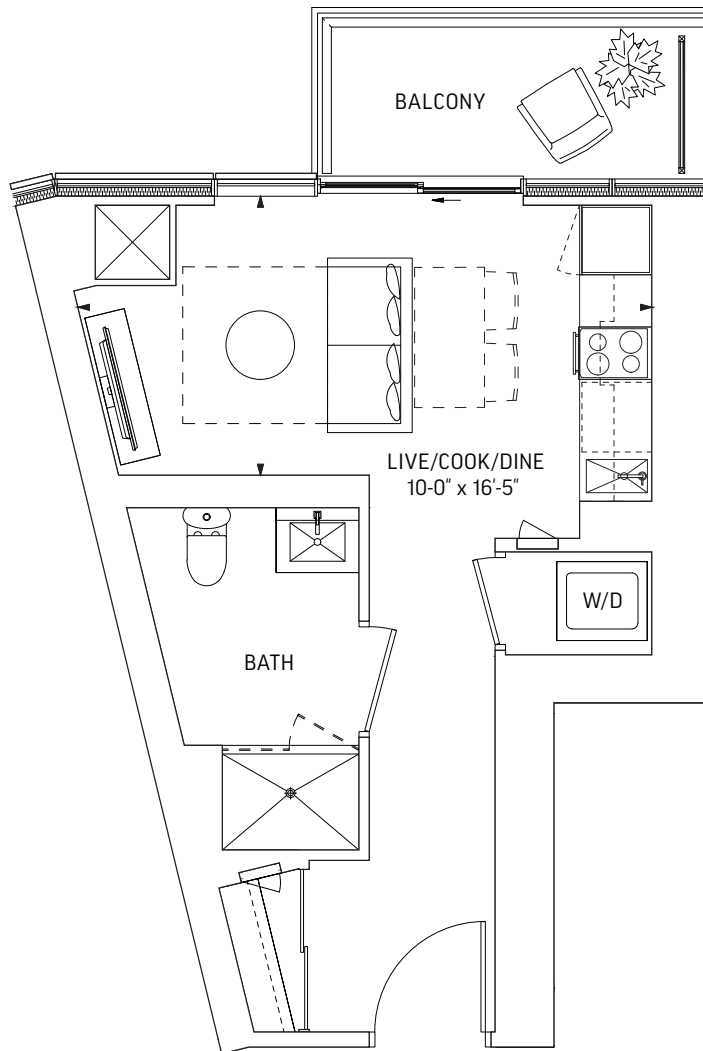

# Q361-B • STUDIO

361 SQ.FT. OUTDOOR 66 SQ.FT.  
TOTAL 427 SQ.FT.

**ALT BALCONIES**  
OUTDOOR 66 SQ.FT.

**ALT BALCONIES**  
OUTDOOR 44 SQ.FT.

LEVEL 7-16