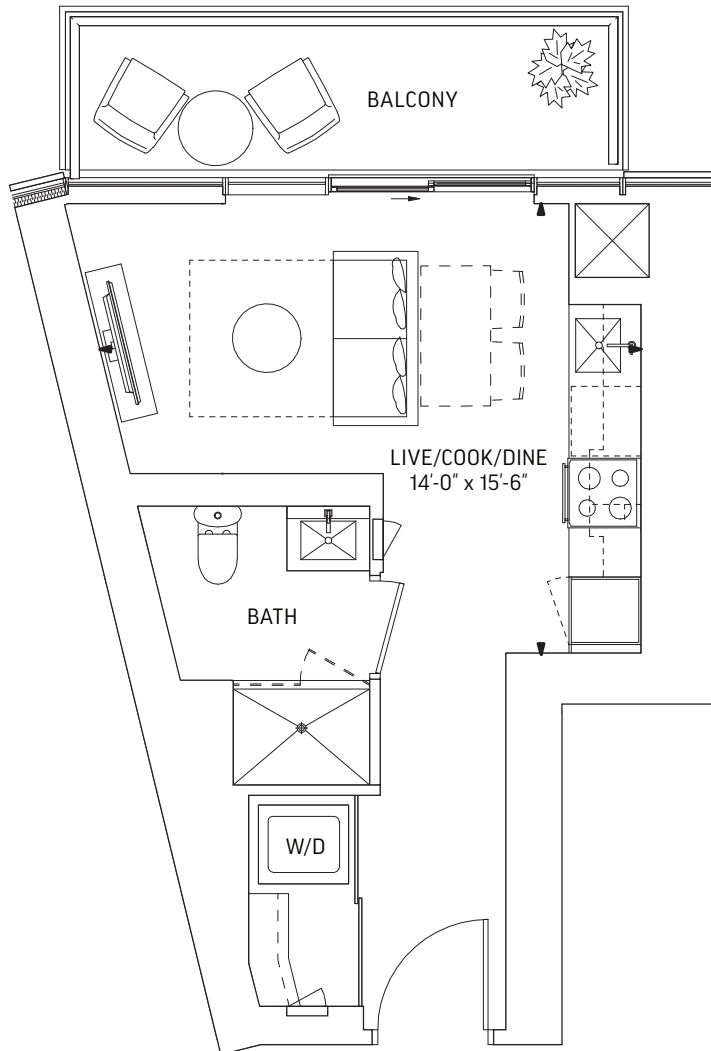

Q361 • STUDIO

361 SQ.FT. OUTDOOR 66 SQ.FT.
TOTAL 427 SQ.FT.

ALT BALCONIES
 OUTDOOR 44 SQ.FT.

ALT BALCONIES
 OUTDOOR 66 SQ.FT.

LEVEL 17-29, 31

LEVEL 30

LEVEL 32-59