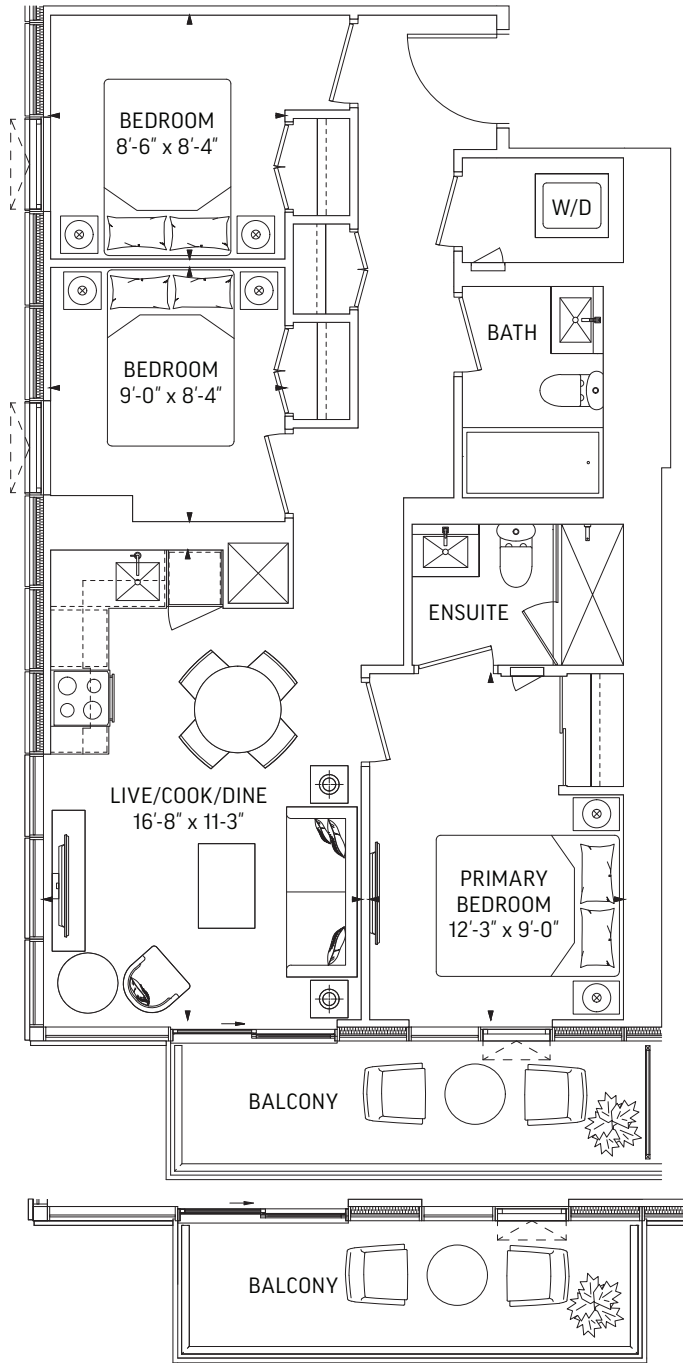

Q788 • 3 BEDROOM

788 SQ.FT. OUTDOOR 72 SQ.FT.
TOTAL 860 SQ.FT.

LEVEL 7-59 ODD LEVELS
 OUTDOOR 72 SQ.FT.

LEVEL 7-59 EVEN LEVELS
 OUTDOOR 67 SQ.FT.

LEVEL 7-25

LEVEL 26-29, 31

LEVEL 30

LEVEL 32-59