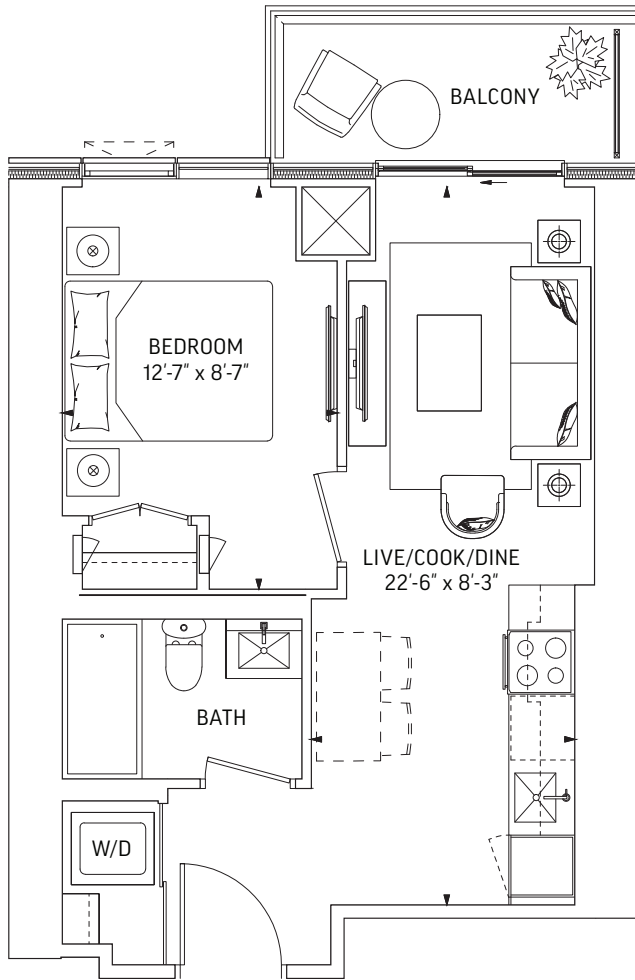

Q448 • 1 BEDROOM

448 SQ.FT. OUTDOOR 79 SQ.FT.
TOTAL 527 SQ.FT.

LEVEL 7-59 EVEN LEVELS
OUTDOOR 79 SQ.FT.

LEVEL 7-59 ODD LEVELS
OUTDOOR 45 SQ.FT.

LEVEL 7-25

LEVEL 26-29, 31

LEVEL 30

LEVEL 32-59